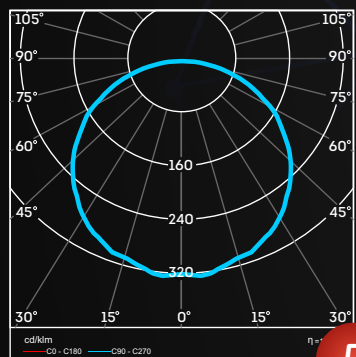

Кривые силы света Уличное освещение

LEDEL

Правильный свет –
выгодный свет®

Д

L-street;
L-street Turbine