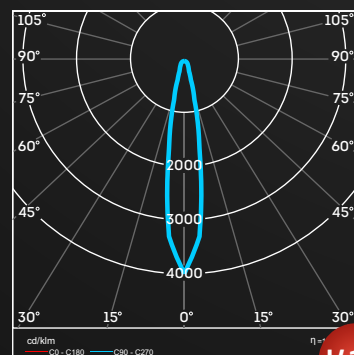

К15

L-Industry;
L-Industry Turbine;
L-Lego;
L-Lego banner;
L-trade II