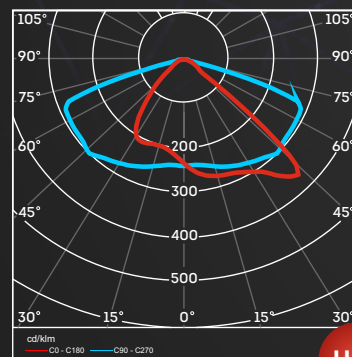

Ш7

Superstreet
250/340