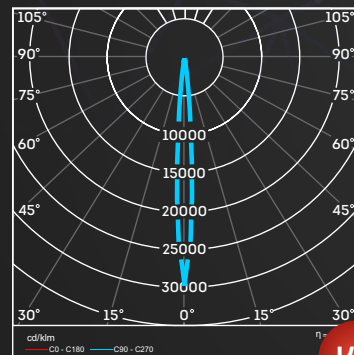

К8

L-banner;
L-lego banner