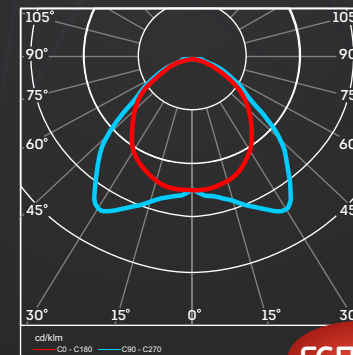

ГСП-105

L-trade II