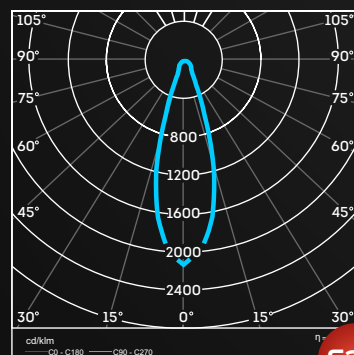

Г30

L-Industry;
L-Industry Turbine;
L-Lego;
L-Lego banner,
L-trade II