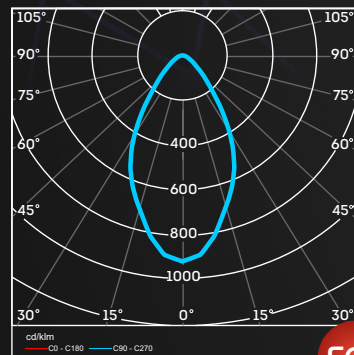

Г60

L-Industry;
L-Industry Turbine;
L-Lego;
L-Lego banner