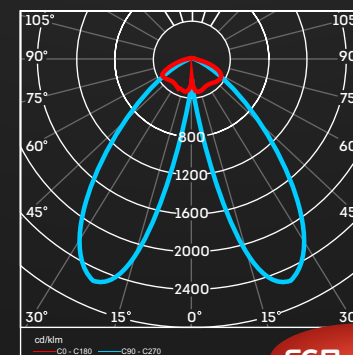

ГСП-105-2

L-trade II

* по ТЗ возможно изготовление светильников с несерийными КСС