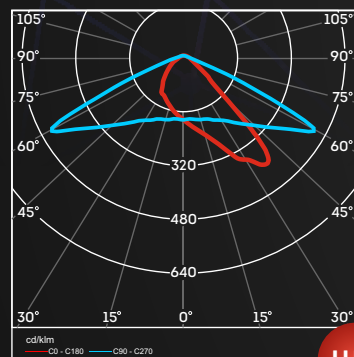

Ш4

L-street;
L-street Turbine