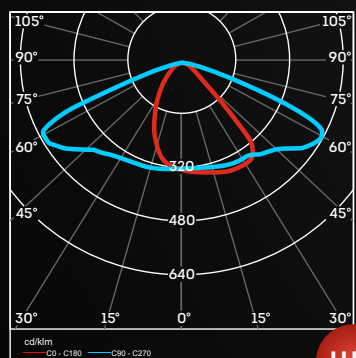

Ш9

L-street;
L-street Turbine;
SuperStreet
75/110/150/250/340