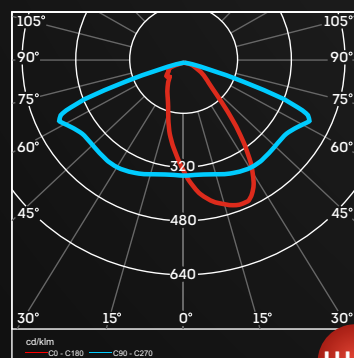

Ш13

L-street;
L-street Turbine;
SuperStreet
75/110/150/250/340