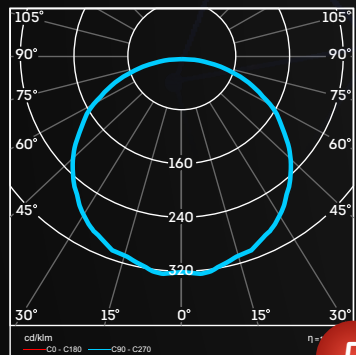

Внутреннее освещение

Правильный свет –
выгодный свет®

Д

L-Office;
L-school;
L-Industry;
L-Industry Turbine;
L-trade;
L-trade II;
L-Lego;
L-Lego banner;
L-line A;
L-line F;
Sveteco 8;
Radian;
L-one